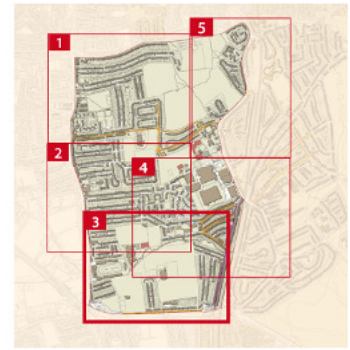

A112 Chingford Road
A406 North Circular Road

**Larkwood Area
Proposed 20mph Zone**

Map 3

-  Speed Hump
-  20mph carriageway roundels
-  Existing traffic calming
-  Consulted on separately
-  Proposed zone boundary

Zone Overview