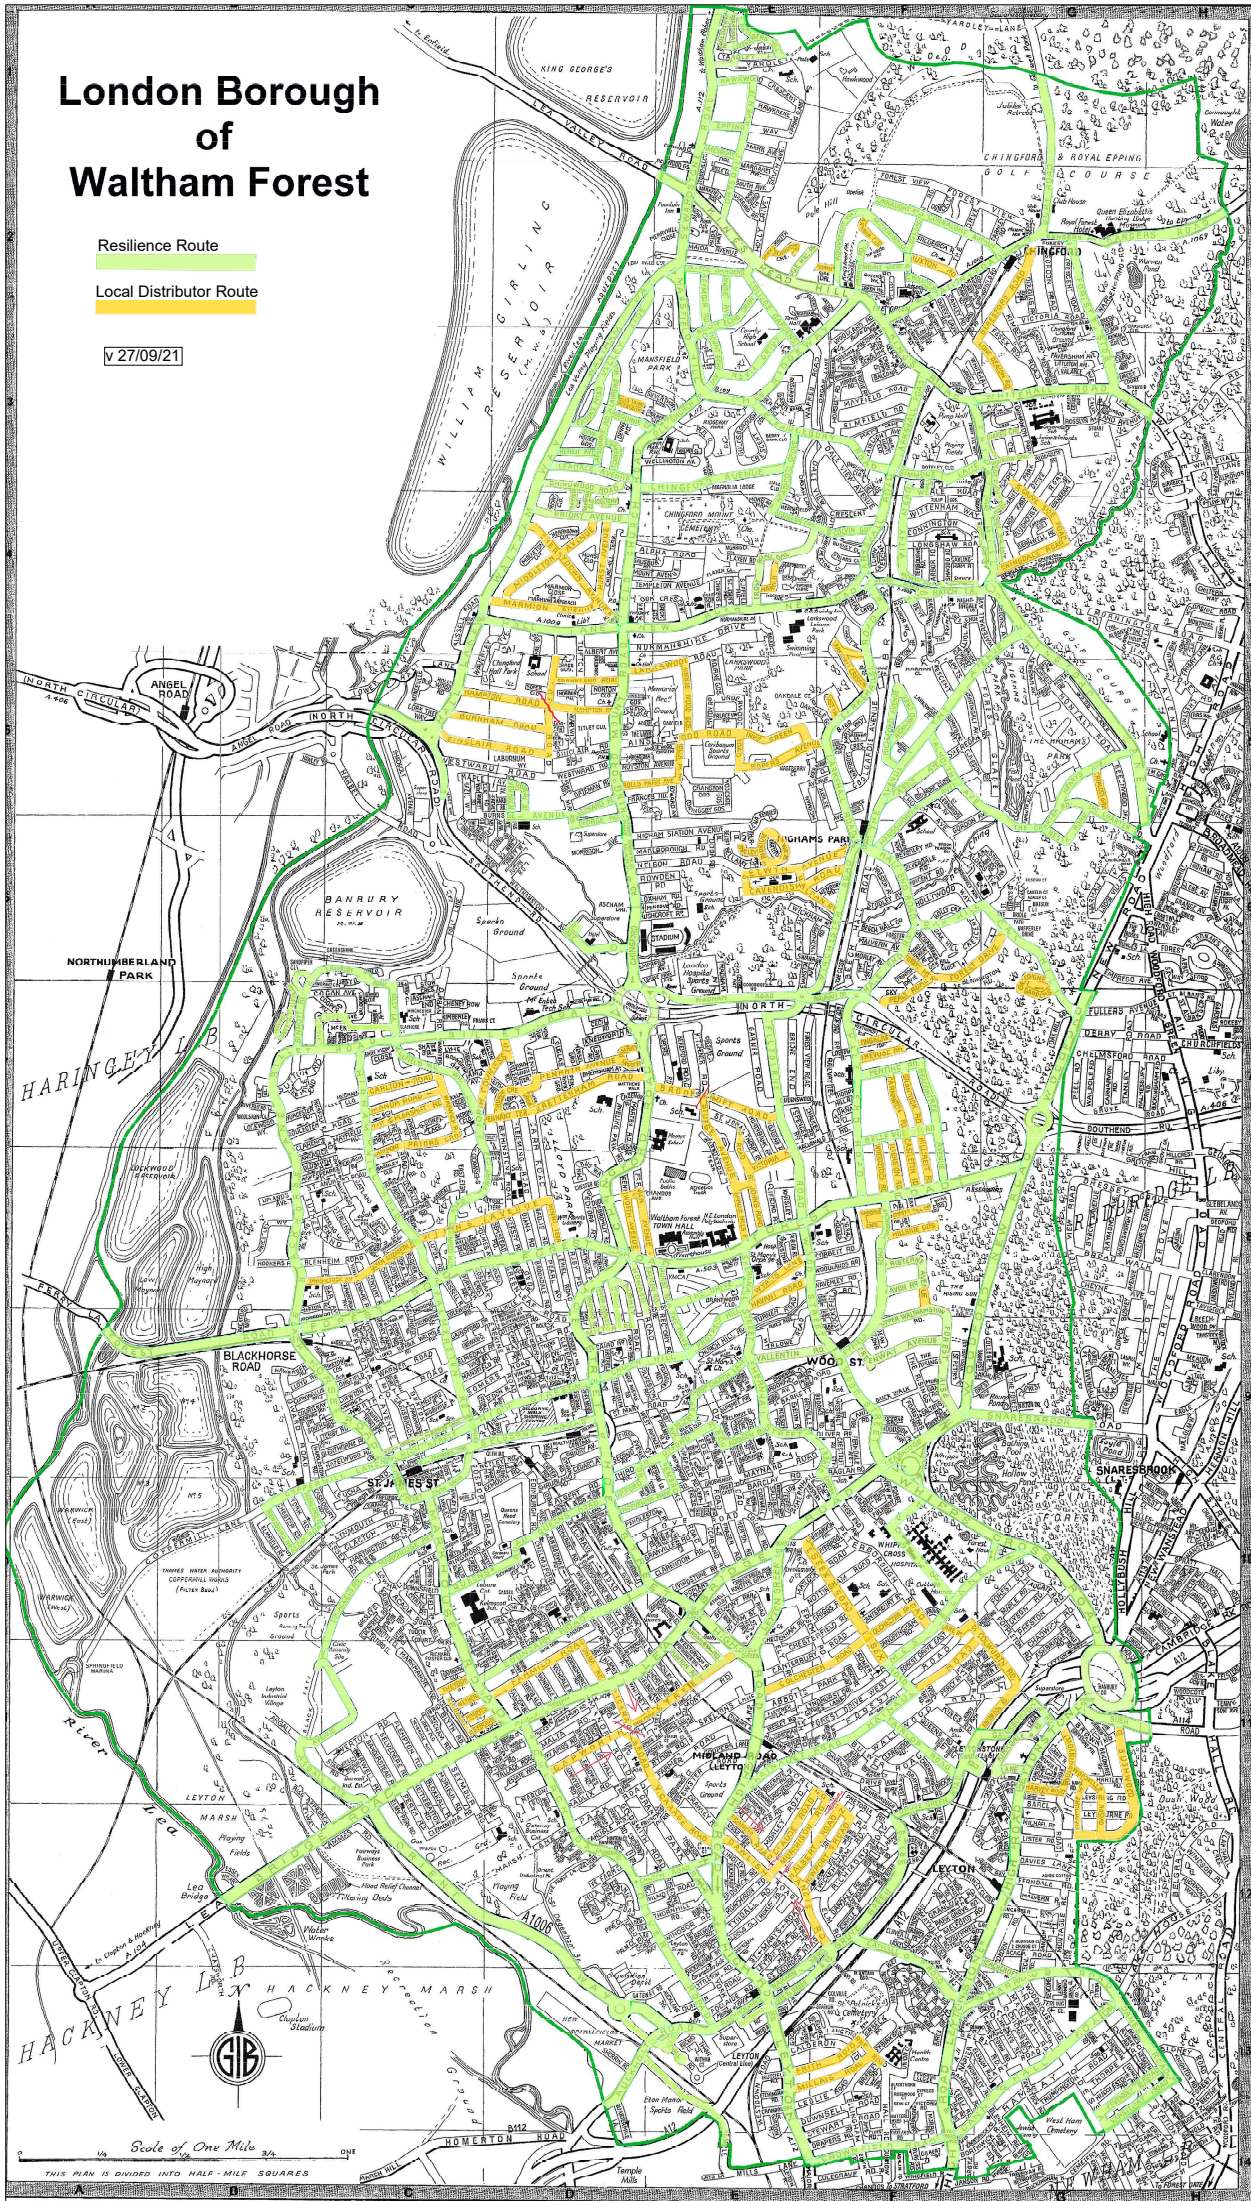

London Borough of Waltham Forest

Resilience Route
Local Distributor Route

v 27/09/21

Scale of One Mile
THIS PLAN IS DIVIDED INTO HALF-MILE SQUARES