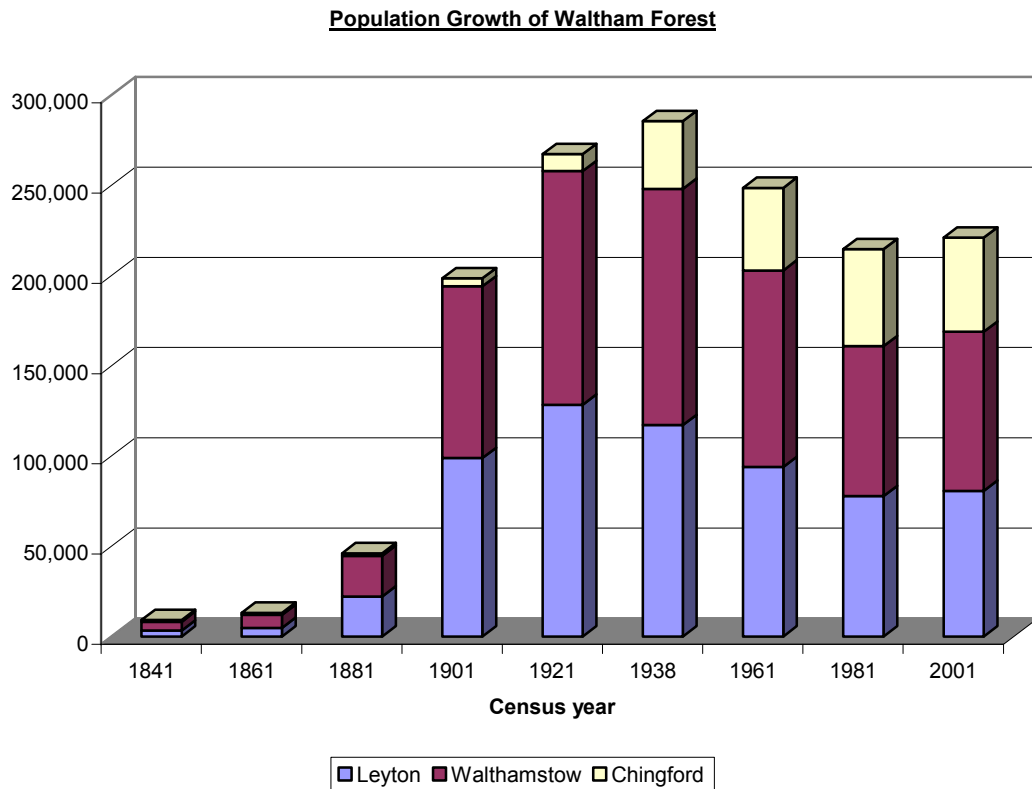

## About Waltham Forest Population Statistics

### History of the Population Growth

The population of Waltham Forest has grown substantially since 1801, when the population was only 6,000. The period of maximum growth was in the last quarter of the nineteenth century, when the population count doubled every decade. Leyton and Walthamstow grew rapidly, but Chingford had a very small population until the 1930,s.

The Borough reached its maximum size in 1938, but started to decrease in the 1950's and has now reduced by nearly a quarter to an estimated 221,000 persons in 2001.

The graph illustrates the growth of the Boroughs.