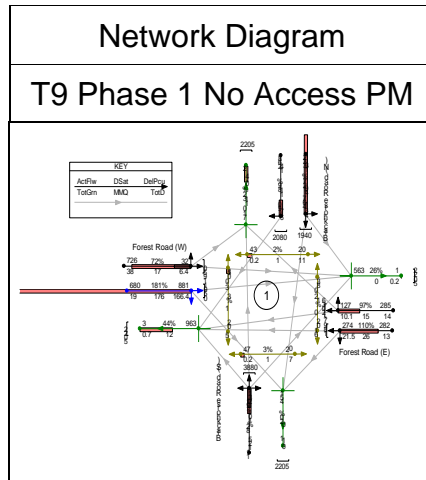

Blackhorse Road T9

Stages Diagram

Node 1