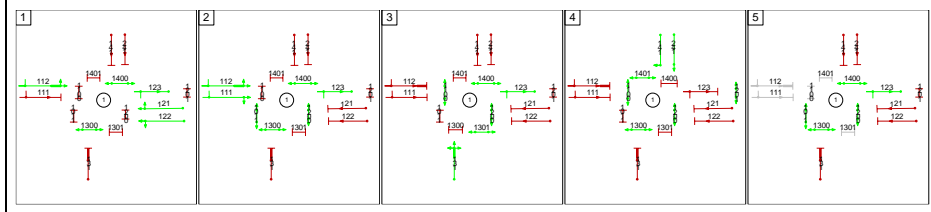

Blackhorse Rd Phase 1 Access Staggered T8

Network Diagram

Phase 1 Access PM 88s

Stages Diagram

Node 1

Stages Diagram

Node 2