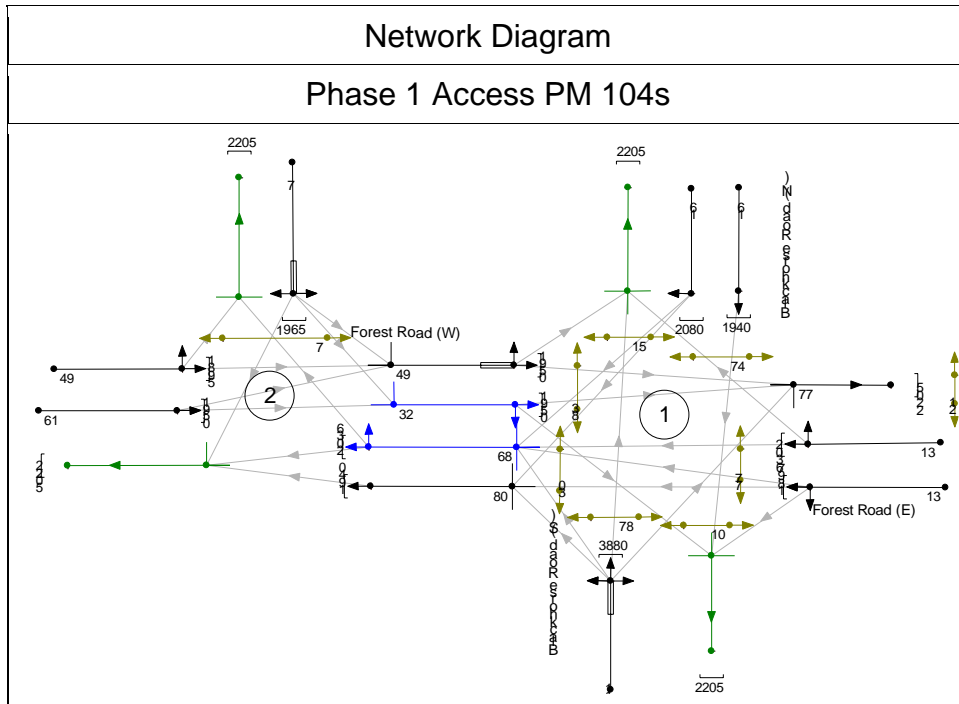

Blackhorse Rd Phase 1 Access Staggered T8

Network Diagram

Phase 1 Access PM 88s

Stages Diagram

Node 1

Stages Diagram

Node 2