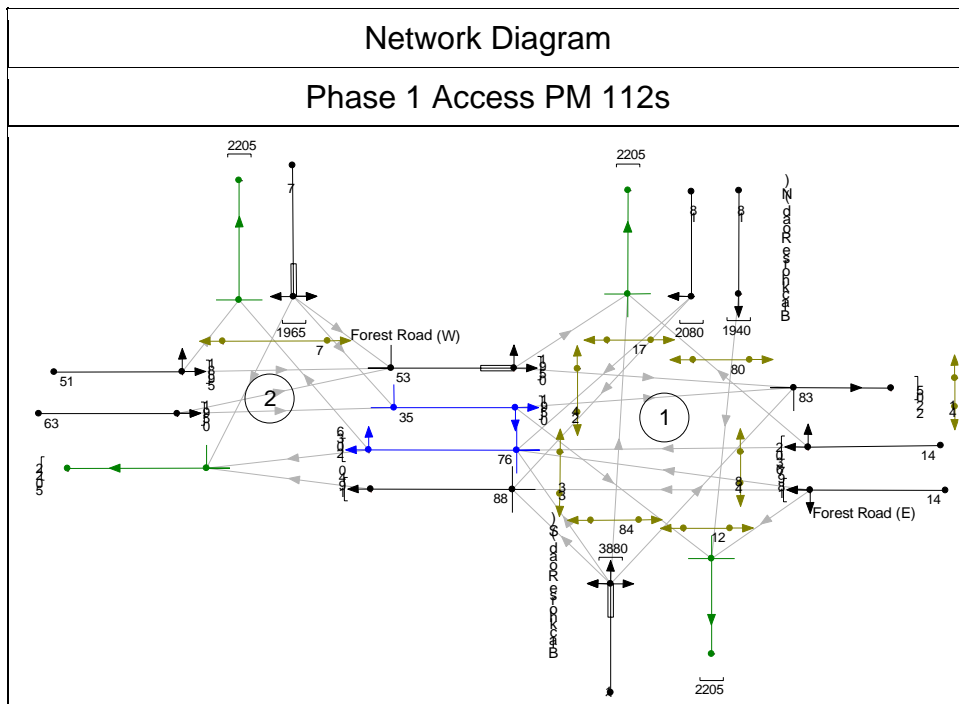

Blackhorse Rd Phase 1 Access Staggered T8

Network Diagram

Phase 1 Access PM 88s

Stages Diagram

Node 1

Stages Diagram

Node 2