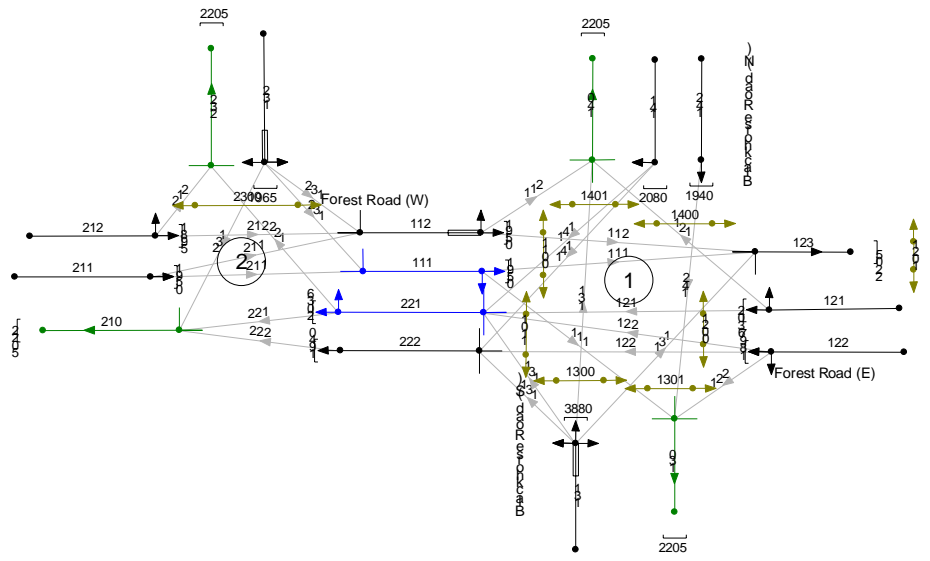

Blackhorse Rd Phase 1 Access Staggered T8

Network Diagram

Phase 1 Access PM 88s

Stages Diagram

Node 1

Stages Diagram

Node 2