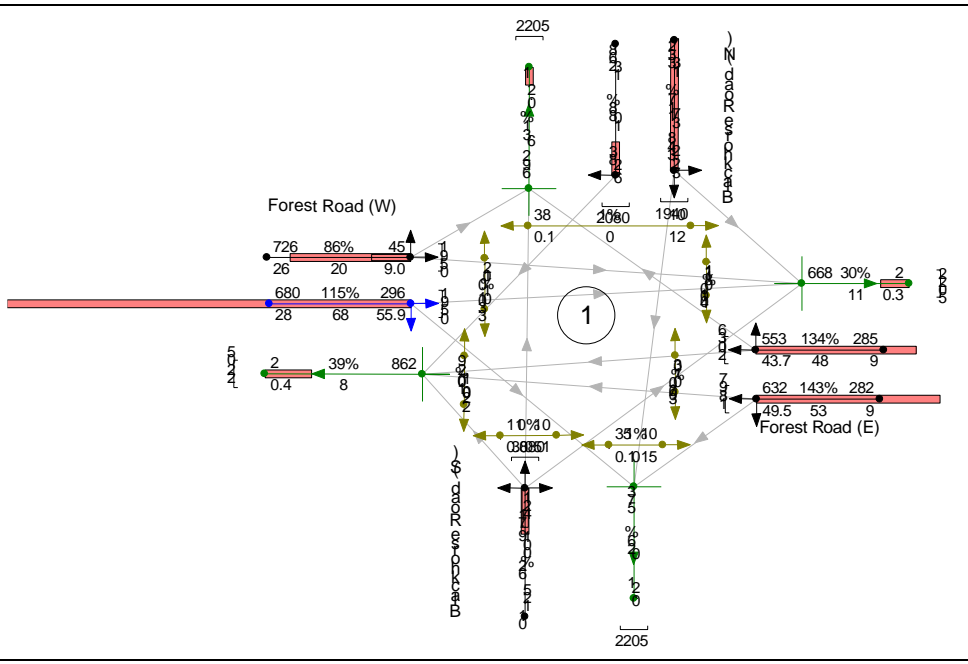

Blackhorse Road Phase1 No Access 1Direct Xing PM T14

Network Diagram

Phase 1 No Access 1DX 88s

Network Diagram

Phase 1 No Access 1DX 96s

Stages Diagram

Node 1