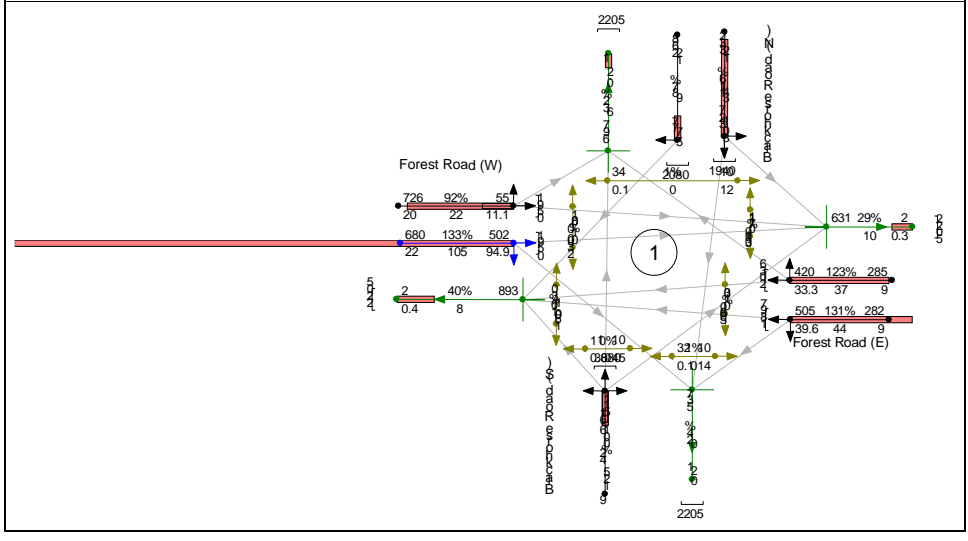

Blackhorse Road Phase1 No Access 1Direct Xing PM T14

Network Diagram

Phase 1 No Access 1DX 88s

Network Diagram

Phase 1 No Access 1DX 96s

Stages Diagram

Node 1