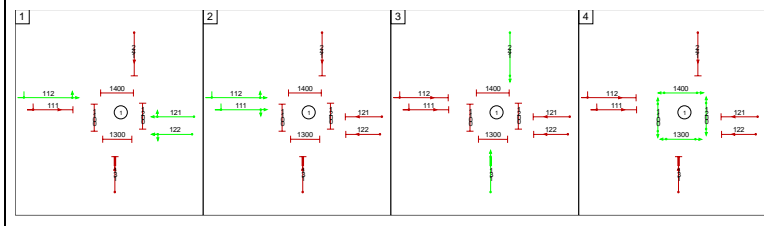

Stages Diagram

Node 1