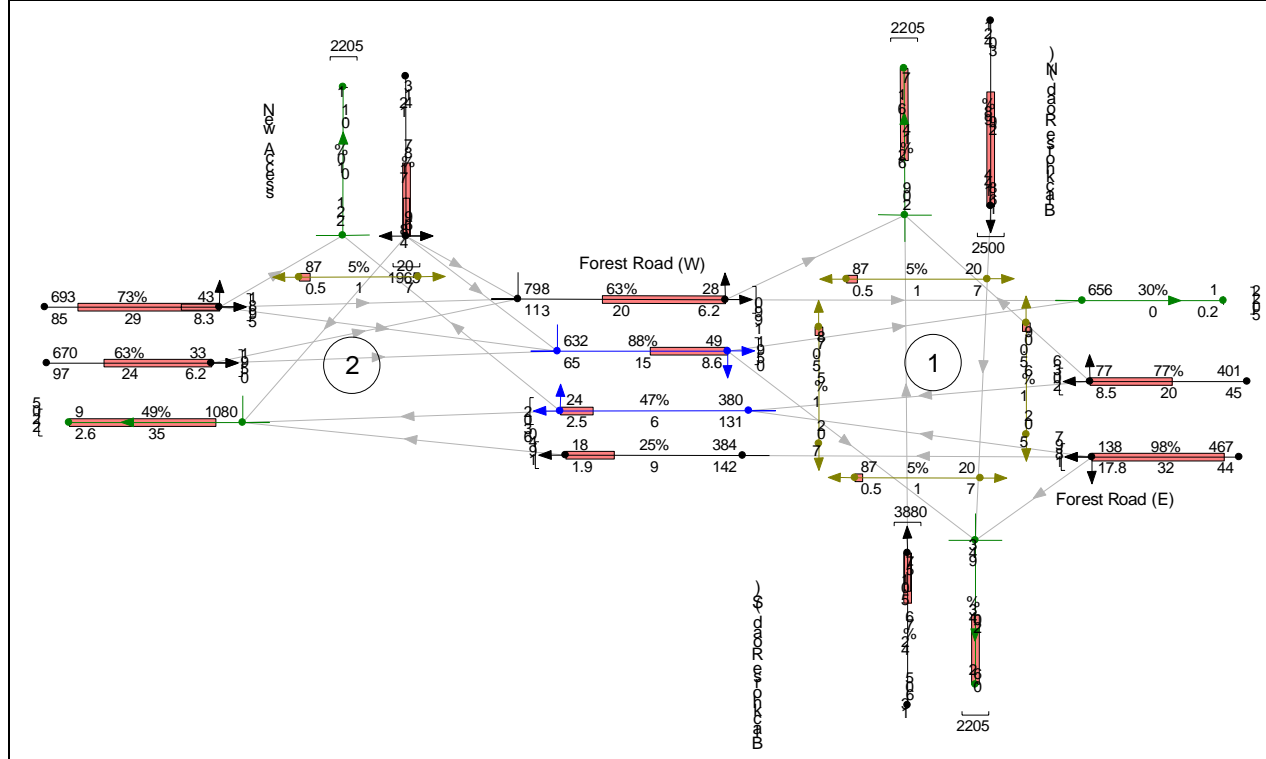

# Blackhorse Road 180s 180m 2 Lane Gate TWO RT Ban Node1 4Stage T13

## Network Diagram

# Stages Diagram